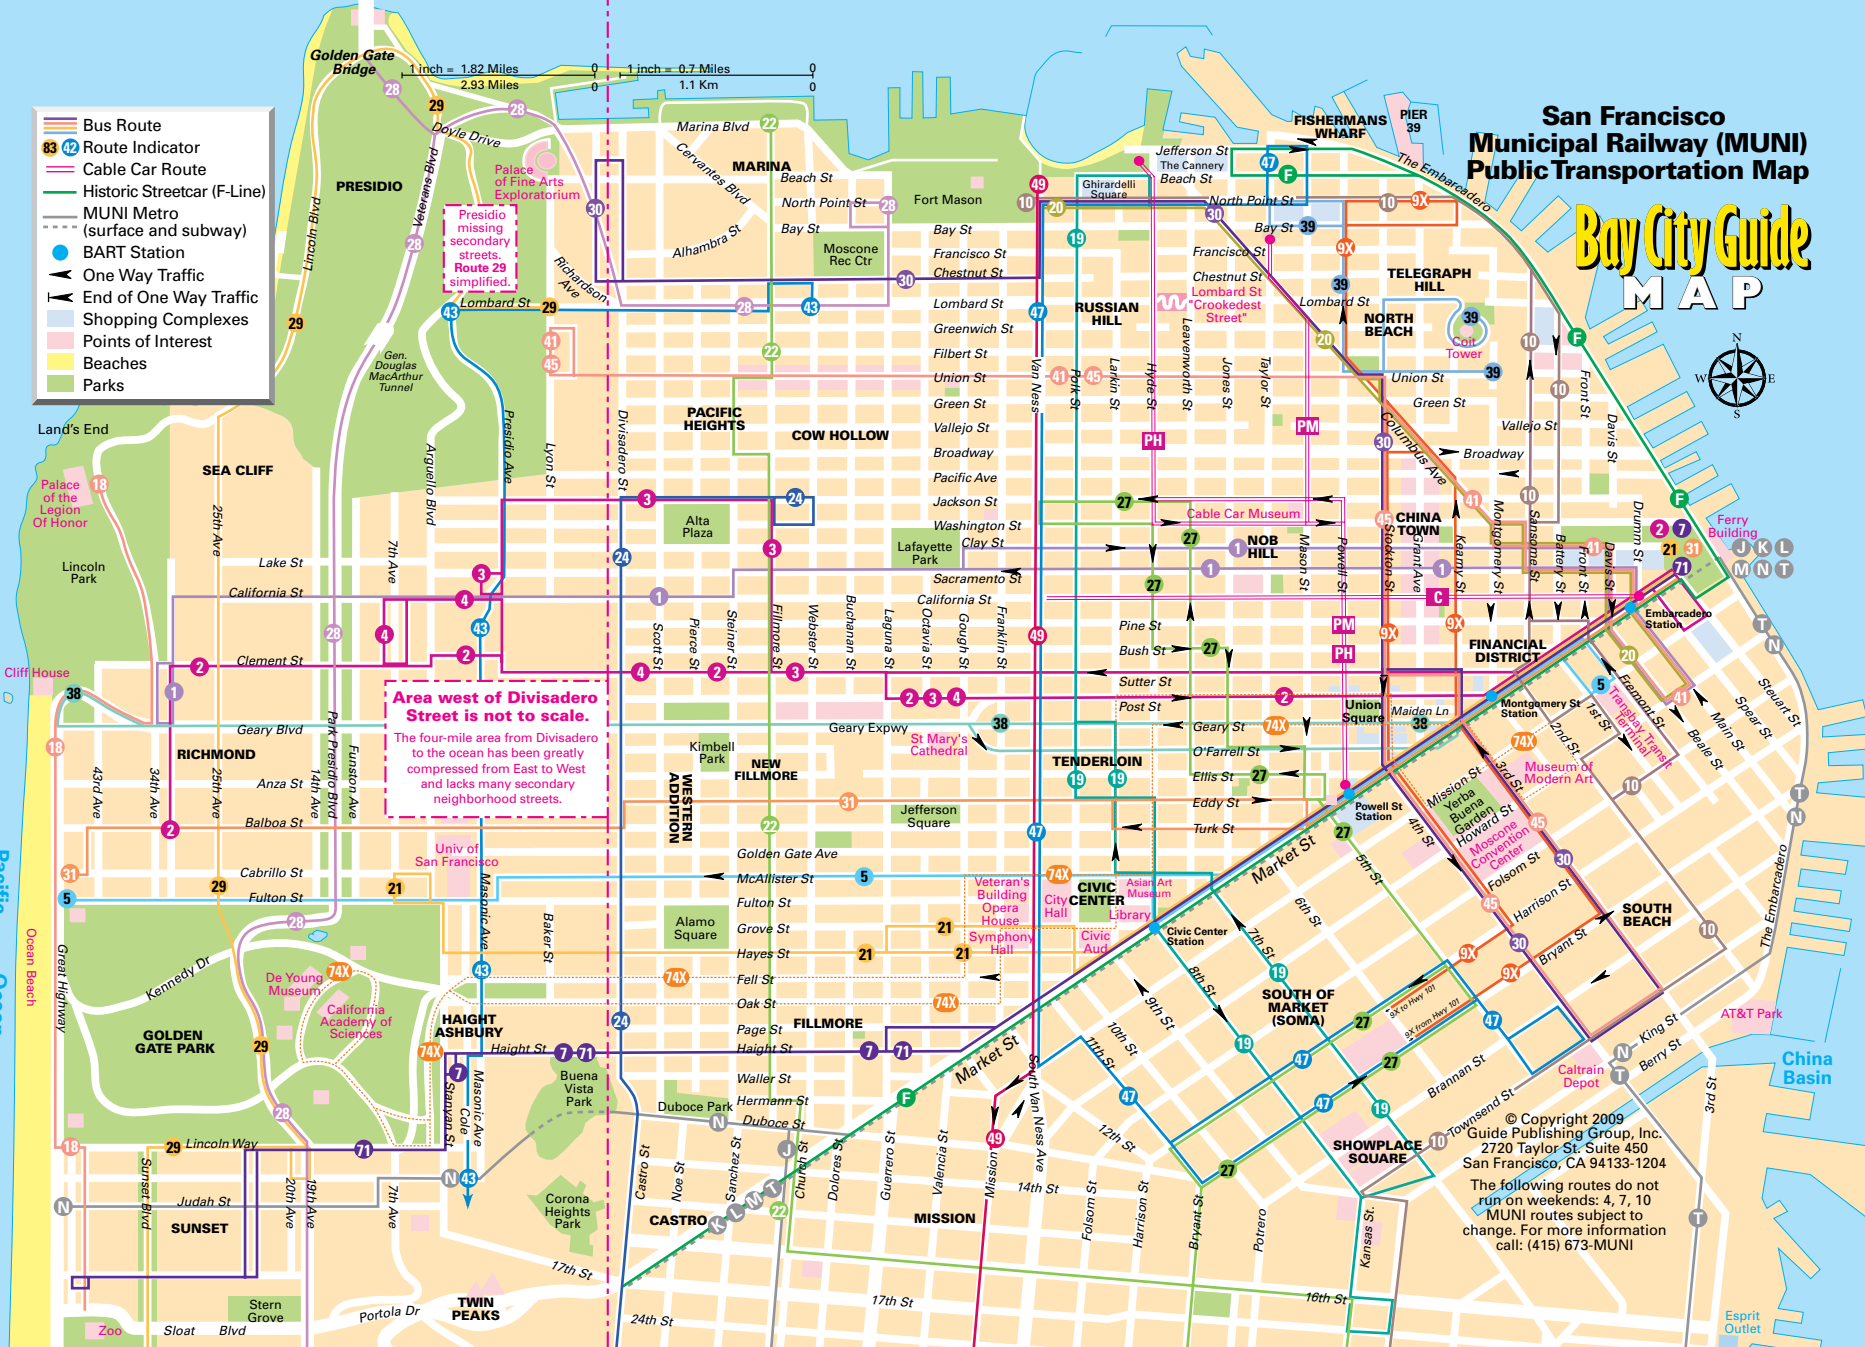

San Francisco Municipal Railway (MUNI) Public Transportation Map

Bay City Guide MAP

- Bus Route
- Route Indicator
- Cable Car Route
- Historic Streetcar (F-Line)
- MUNI Metro (surface and subway)
- BART Station
- One Way Traffic
- End of One Way Traffic
- Shopping Complexes
- Points of Interest
- Beaches
- Parks

Area west of Divisadero Street is not to scale.
 The four-mile area from Divisadero to the ocean has been greatly compressed from East to West and lacks many secondary neighborhood streets.

© Copyright 2009
 Guide Publishing Group, Inc.
 2720 Taylor St. Suite 450
 San Francisco, CA 94133-1204
 The following routes do not
 run on weekends: 4, 7, 10
 MUNI routes subject to
 change. For more information
 call: (415) 673-MUNI